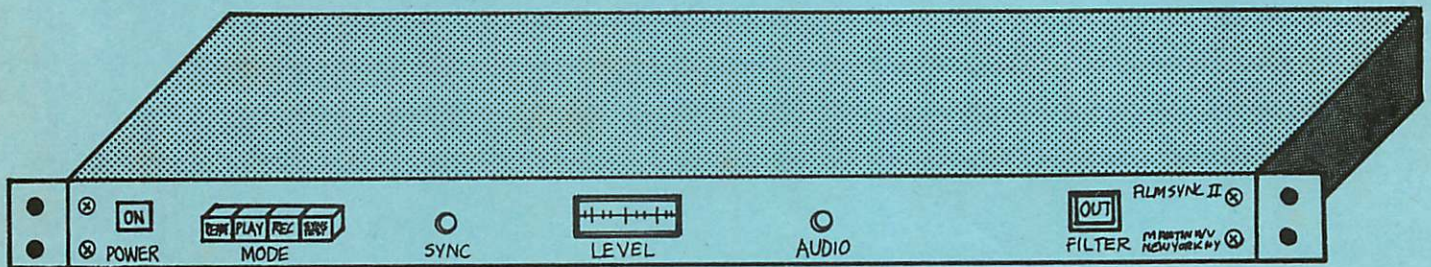

PRELIMINARY SPECIFICATIONS

MARTIN Film-Sync II

Modulated 14KHZ. Sync Generator

Features:

- Connects directly to tape recorder audio lines
- Balanced XL connectors in and out - bypasses when power is off
- Level meter and controls for audio and sync signals
- Switchable 14 KHZ. low pass & dip filter in both record & play modes
- Full remote control for record & play modes (+24 VDC or logic ground)
- Optional playback demodulator for Scully Variable Speed Accessory or Ampex Sync Lock
- Power requirements 115-230V, 50-60 HZ AC.
- 1 1/4 inch rack mount or table top case
- Price \$350