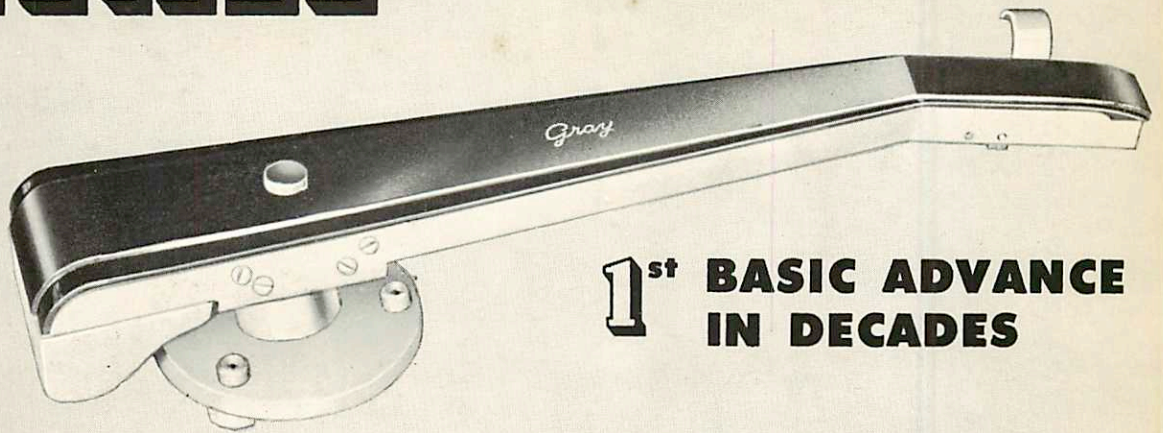

The NEW "Viscous-Damped"

GRAY 108-B ARM

Patent
applied for

1st BASIC ADVANCE IN DECADES

For All Records-33 $\frac{1}{3}$, 45 & 78 RPM Satisfies ALL Requirements of Micro-Groove Reproduction

A radically NEW design, the GRAY 108-B Transcription Arm represents a far-reaching advance in suspension principle for perfect tracking of records and virtual elimination of tone arm resonances. It satisfies every requirement of LP reproduction. The plug-in feature permits instantaneous changing from 78-rpm to LP (micro-groove) or 45-rpm records, with correct stylus pressure automatically obtained. Will accommodate all the most popular magnetic pick-up cartridges — Pickering, the new GE replaceable stylus (short body). This NEW Gray 108-B Tone Arm is the long-sought solution to all transcription problems.

- 1) Perfect tracking of records.
- 2) Lowest stylus pressure (5 grams).
- 3) No groove-jumping at fundamental resonance frequency.
- 4) Adjustable for degree of damping.
- 5) Prevents damage due to dropping.
- 6) Perfect contact with bad records.
- 7) For 33 $\frac{1}{3}$, 45 & 78 RPM records.
- 8) Cartridges changed instantaneously.
- 9) Automatically correct stylus pressure.
- 10) Accommodates most variable reluctance cartridges.
- 11) For records up to 16" diameter.

106-SP TRANSCRIPTION ARM

Designed to meet the strict requirements of modern highly compliant pick-up cartridges. 3 cartridge slides furnished enable GE 1-mil, 2 $\frac{1}{2}$ -mil or 3-mil cartridges or Pickering cartridge to be slipped into position in a jiffy. No tools or solder! Finest reproduction of 33 $\frac{1}{3}$, 45 or 78-rpm records with ONE transcription arm. Precisely adjustable stylus pressure.